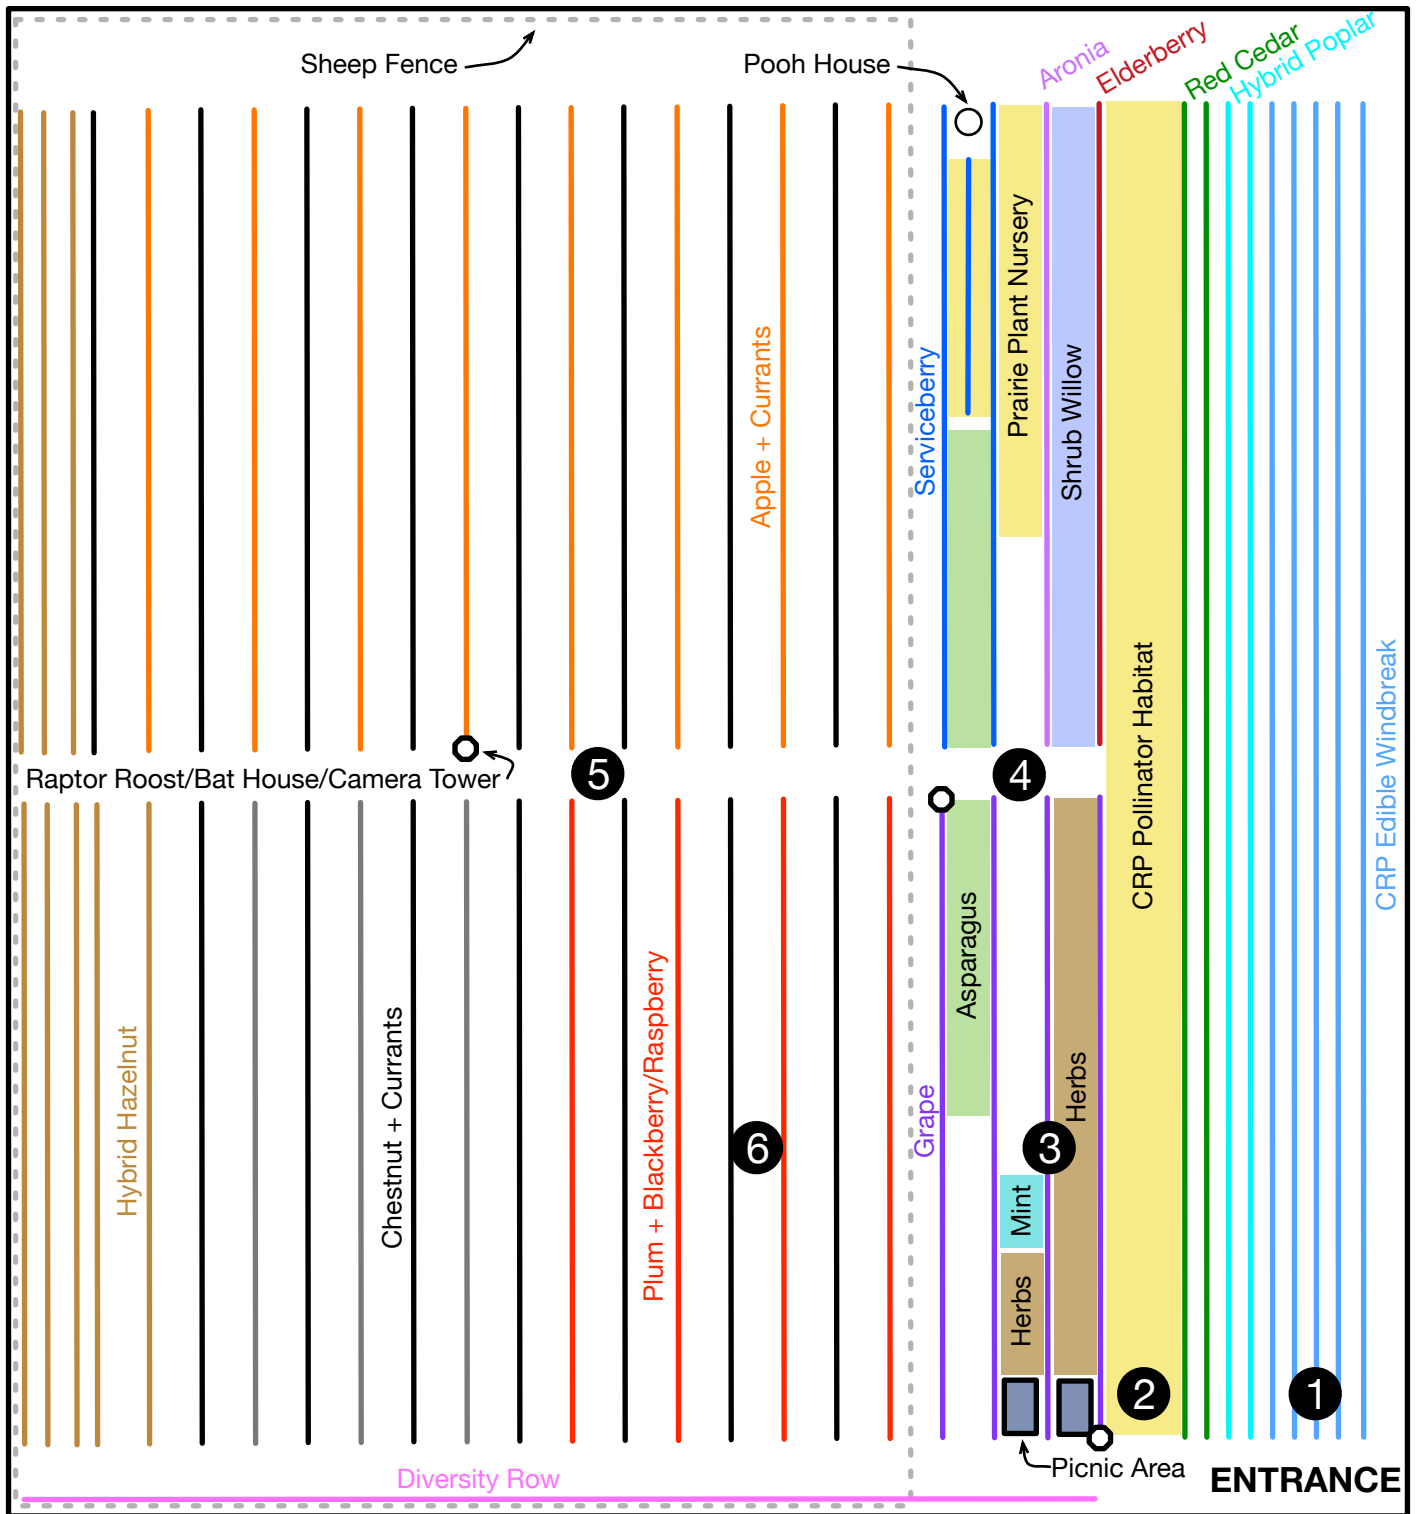

What is agroforestry?

Agroforestry is an intensive agricultural approach that integrates trees, crops & livestock. There are five common agroforestry practices: alley cropping, windbreaks, silvopasture, riparian buffers & forest farming. On Vulcan Farm, rows of combined trees & shrubs are integrated with sheep pasture & many herbaceous crops.

* In collaboration w/Savanna Institute 

Farm Stats

- >250 species >500 varieties
 - 1/2 acre pollinator strip
 - 1.5 acre edible windbreak
 - 99-year lease to land
- Top Species
chestnut, hazelnut, currant, plum, blackberry

Vulcan Farm is operated by Midwest Agroforestry Solutions. Midwest Agroforestry Solutions establishes profitable agroforestry-focused farms across the Midwest USA. Our team of engineers, ecologists, and business specialists partners with farmers, landowners, and investors to establish farms centered around proven, profitable tree crops.

- 1 Edible Windbreak
- 2 Pollinator Habitat
- 3 Perennial Herbs
- 4 Asparagus/Willow
- 5 Sheep Silvopasture
- 6 Tree-Shrub Polyculture

www.MidwestAgroforestry.com — kevin@MidwestAgroforestry.com — (708) 476-9929